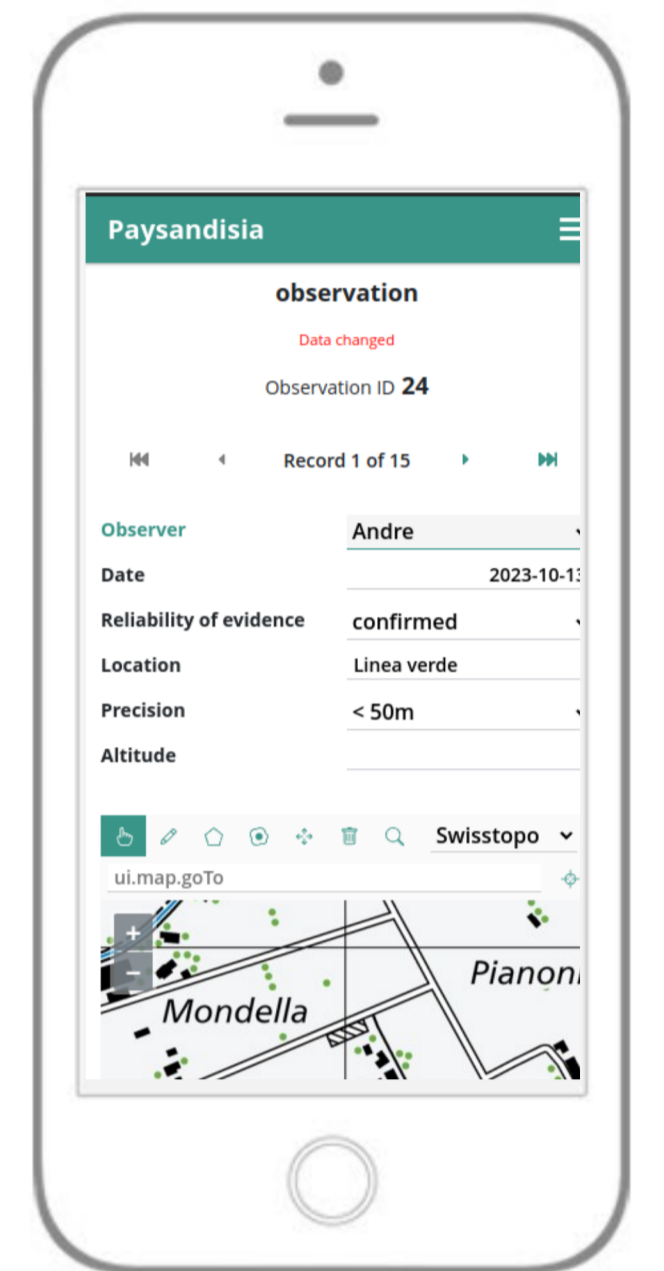

BOX FRAMEWORK

Quickly create WEB applications on top of PostgreSQL

Features

- Data export: XLS, CSV, SHP, Geopackage
- Customizable HTML and PDF reports
- Multi-language support
- Public forms
- REST API
- Data export: XLS, CSV, SHP, Geopackage
- SMTP support
- Customizable webapp with pre-built widgets

box framework

No code needed
application defined in DB

Default application based on
'information schema'

INSERT
UPDATE
DELETE

SELECT

Take advantage of PostgreSQL Features

- Row Level Security
- Triggers
- Updatable views
- PostGIS
- Procedural languages (Python,R,Rust,...)