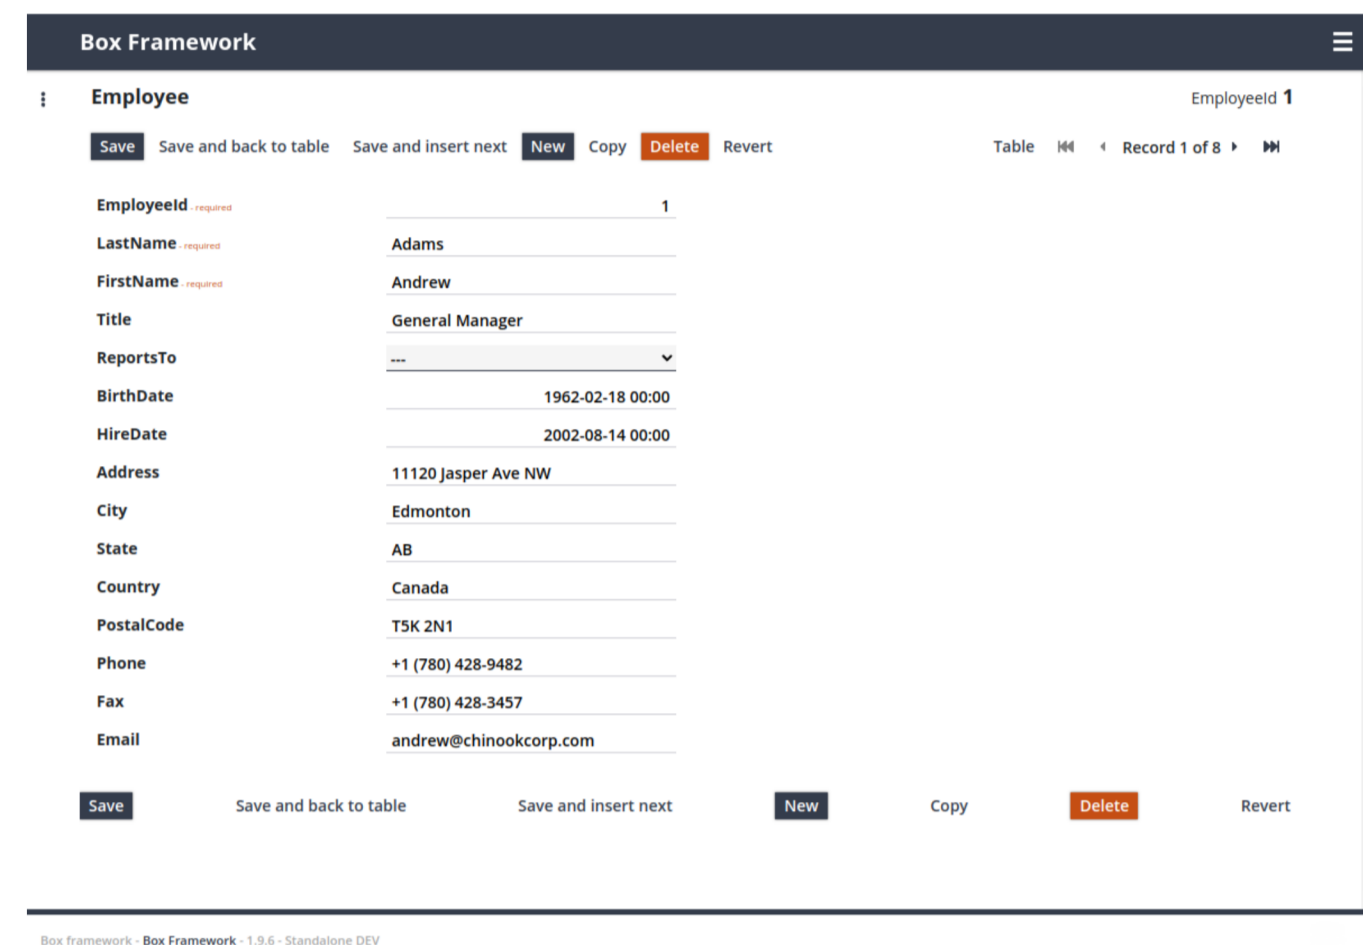

BOX FRAMEWORK

Quickly create WEB applications on top of PostgreSQL

Features

- Data export: XLS, CSV, SHP, Geopackage
- Customizable HTML and PDF reports
- Multi-language support
- Public forms
- REST API
- Data export: XLS, CSV, SHP, Geopackage
- SMTP support
- Customizable webapp with pre-built widgets

box framework

No code needed
application defined in DB

Default application based on
'information schema'

INSERT
UPDATE
DELETE

SELECT

Take advantage of PostgreSQL Features

- Row Level Security
- Triggers
- Updatable views
- PostGIS
- Procedural languages (Python,R,Rust,...)