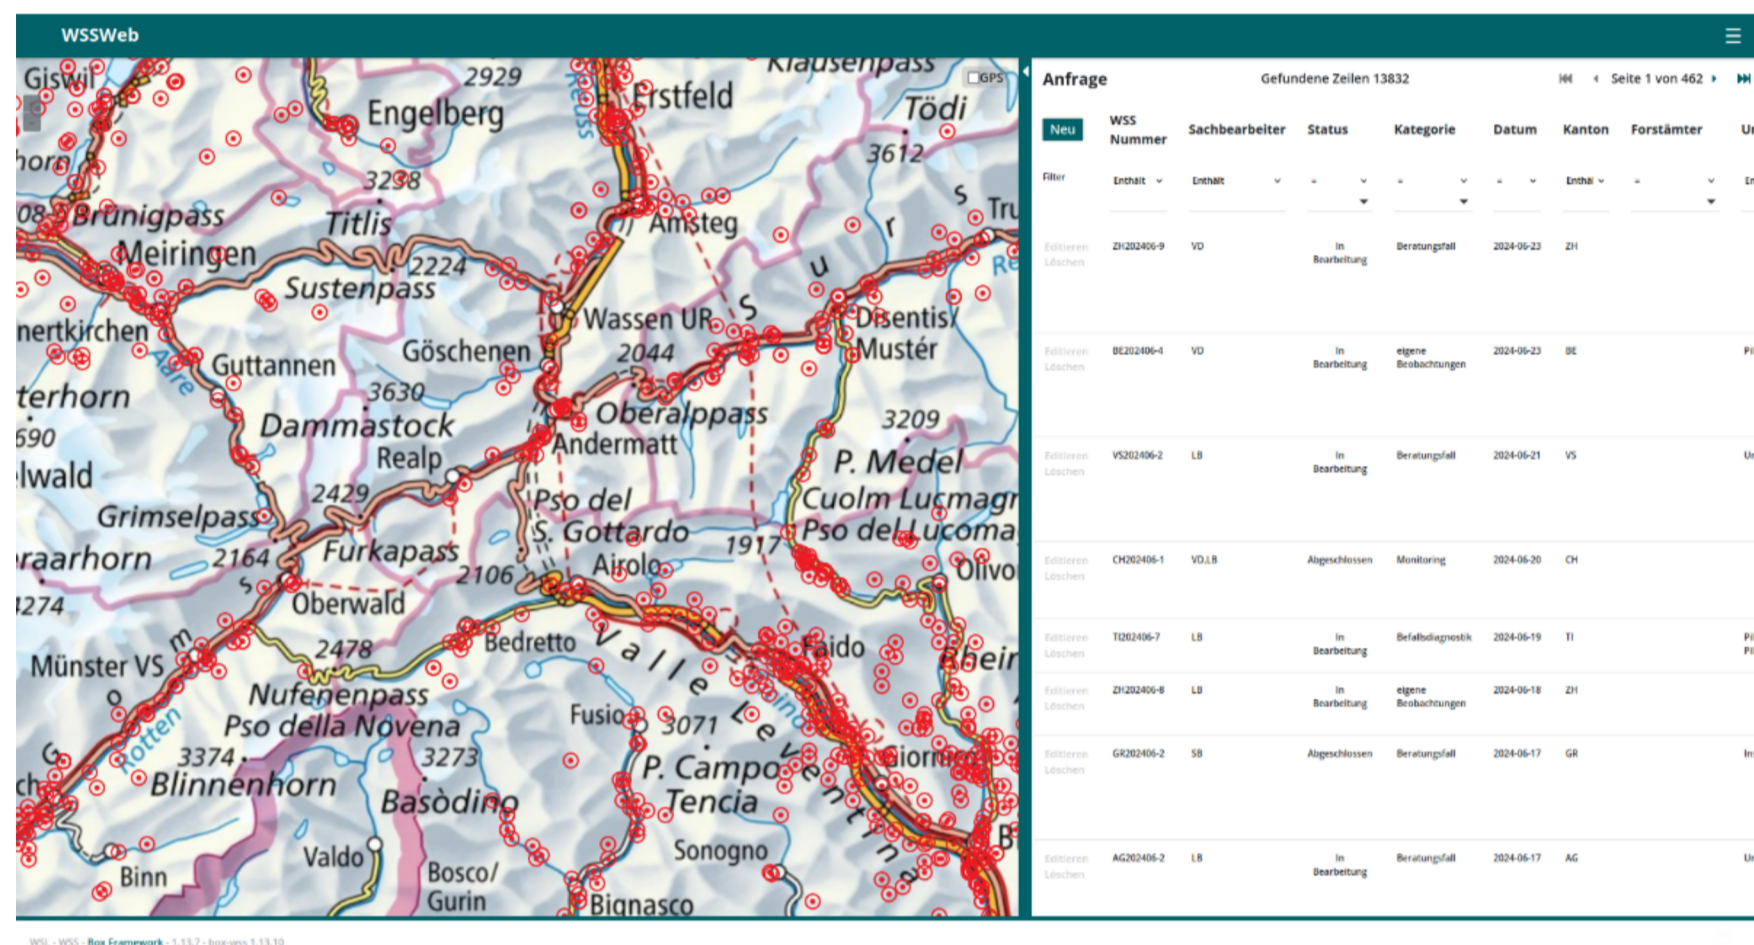

BOX FRAMEWORK

Quickly create WEB applications on top of PostgreSQL

Features

- Data export: XLS, CSV, SHP, Geopackage
- Customizable HTML and PDF reports
- Multi-language support
- Public forms
- REST API
- Data export: XLS, CSV, SHP, Geopackage
- SMTP support
- Customizable webapp with pre-built widgets

box framework

No code needed
application defined in DB

Default application based on
'information schema'

INSERT
UPDATE
DELETE

SELECT

Take advantage of PostgreSQL Features

- Row Level Security
- Triggers
- Updatable views
- PostGIS
- Procedural languages (Python,R,Rust,...)